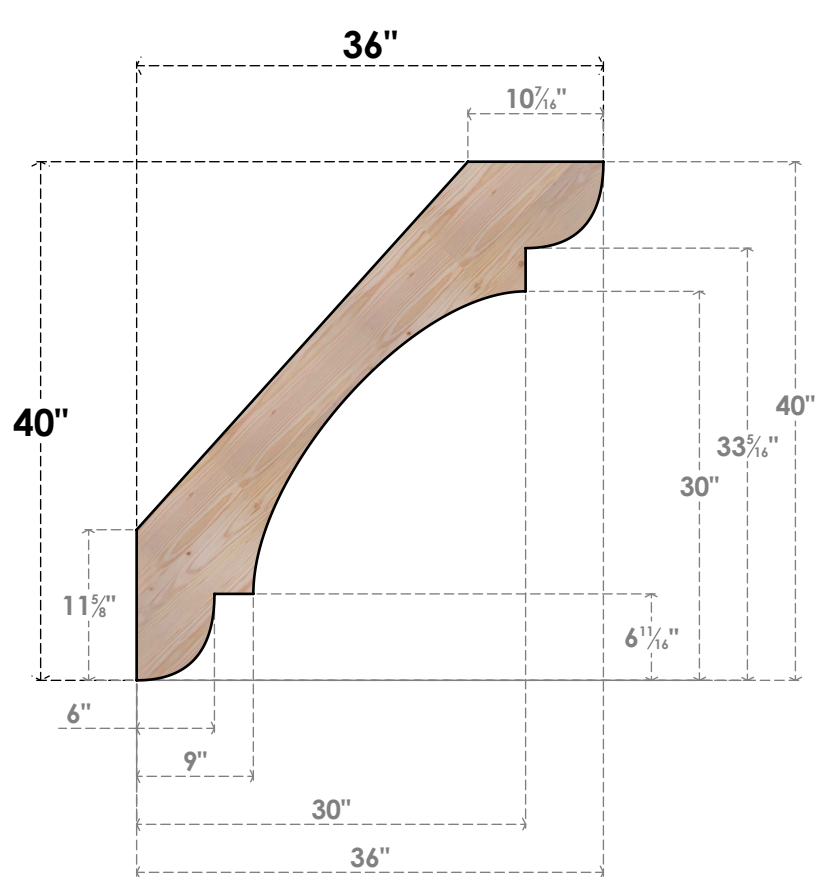

BRC06X36X40OLY00SDF

5 1/2"W X 36"D X 40"H OLYMPIC SMOOTH BRACE, DOUGLAS FIR

SIDE

FRONT

EKENA MILLWORK
 2300 WEST MAIN ST.
 CLARKSVILLE, TX 75426
 TOLL FREE: 866-607-0453
 WWW.EKENAMILLWORK.COM

NOTES

1. INSTALLATION TO BE COMPLETED IN ACCORDANCE WITH MANUFACTURER'S SPECIFICATIONS.
2. DRAWING MAY NOT BE TO SCALE
3. THIS DRAWING IS INTENDED FOR DESIGN AND PLANNING PURPOSES ONLY.
4. ALL INFORMATION CONTAINED HEREIN WAS CURRENT AT THE TIME OF DEVELOPMENT BUT MUST BE REVIEWED AND APPROVED BY THE PRODUCT MANUFACTURER TO BE CONSIDERED ACCURATE.
5. PRODUCTS ARE NOT KILN DRIED. THIS ITEM IS UNIQUE AND WILL CONTAIN THE NATURAL VARIATIONS THAT THE WOOD SPECIES OFFERS. THIS MAY RESULT IN VARIATIONS UP TO 1/4"