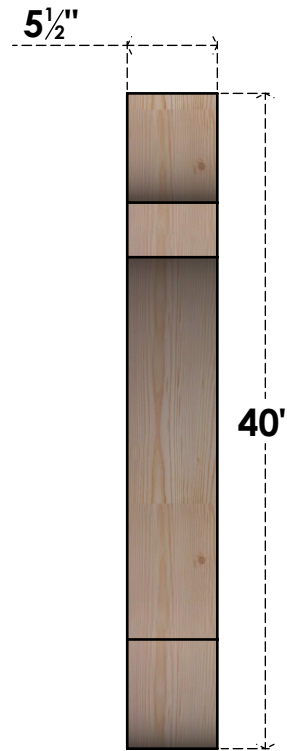

BRC06X36X40OLY00SDF

5 1/2"W X 36"D X 40"H OLYMPIC SMOOTH BRACE, DOUGLAS FIR

SIDE

FRONT

EKENA MILLWORK
 2300 WEST MAIN ST.
 CLARKSVILLE, TX 75426
 TOLL FREE: 866-607-0453
 WWW.EKENAMILLWORK.COM

NOTES

1. INSTALLATION TO BE COMPLETED IN ACCORDANCE WITH MANUFACTURER'S SPECIFICATIONS.
2. DRAWING MAY NOT BE TO SCALE
3. THIS DRAWING IS INTENDED FOR DESIGN AND PLANNING PURPOSES ONLY.
4. ALL INFORMATION CONTAINED HEREIN WAS CURRENT AT THE TIME OF DEVELOPMENT BUT MUST BE REVIEWED AND APPROVED BY THE PRODUCT MANUFACTURER TO BE CONSIDERED ACCURATE.
5. PRODUCTS ARE NOT KILN DRIED. THIS ITEM IS UNIQUE AND WILL CONTAIN THE NATURAL VARIATIONS THAT THE WOOD SPECIES OFFERS. THIS MAY RESULT IN VARIATIONS UP TO 1/4"